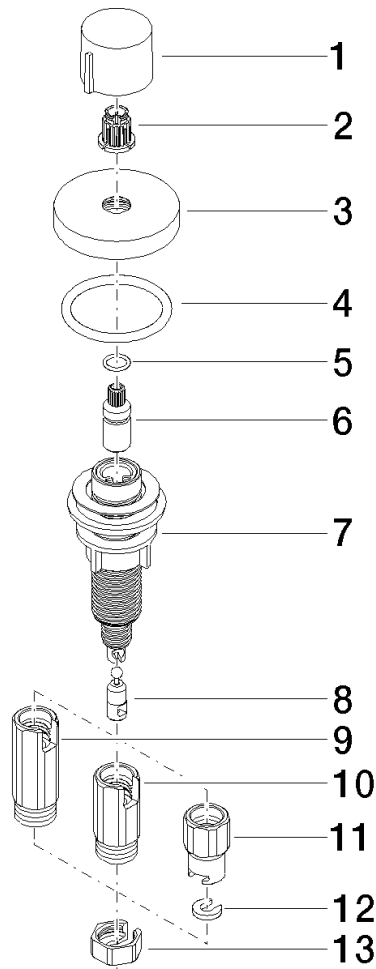

Strainer waste with control handle - Platinum

ELIO

10 710 970

- control for single basin
- including adapter for Bowden cable

Fits ELIO, ENO, MEM, META SQUARE, SYNC, TARA and TARA ULTRA

Fits: ELIO, MEM, TARA, TARA ULTRA, META SQUARE

	Platinum	10 710 970-08
	Chrome	10 710 970-00
	Brushed Platinum	10 710 970-06
	Durabress (23kt Gold)	10 710 970-09
	Dark Chrome	10 710 970-19
	Brushed Durabress (23kt Gold)	10 710 970-28
	Matte Black	10 710 970-33
	Brushed Champagne (22kt Gold)	10 710 970-46
	Champagne (22kt Gold)	10 710 970-47
	Brushed Chrome	10 710 970-93
	Brushed Dark Platinum	10 710 970-99

10 710 970

mm [inches]

10 710 970

Parts for other finishes can be found here: [Chrome](#)

Spare parts list

No.	Item Number	Name	Quantity used	Delivery time
1	09 20 97 030-08	handle	1	40
2	90 12 12 002 00 90	fixing cap	1	2
3	09 27 87 006-08	rosette	1	40
4	90 14 10 043 00 90	seal	1	2
5	09 14 10 042 90	seal	1	2
6	09 29 06 087-08	spindle	1	-
Spare part can no longer be ordered, please order the replacement item				
7	04 30 01 029 00 90	adaptor	1	2
8	09 24 03 175 90	adaptor	1	2
9	09 11 10 073-07	connection	1	30
10	09 11 10 074-07	connection	1	30
11	09 11 10 079-07	connection	1	30
12	09 30 11 087 90	disc	1	2
13	09 23 30 024-07	nut	1	30